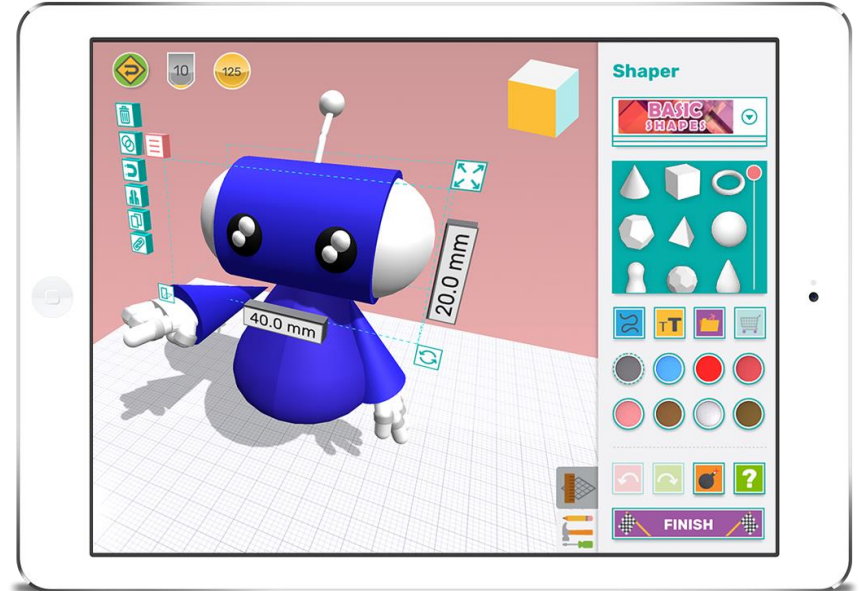

What is Makers Empire 3D?

Makers Empire 3D is the only 3D design tool built **specifically for children**, from the ground up.

But it is much more than 3D design software. It is an **immersive, fun and safe learning environment**.

Children of all skill levels are motivated to create, learn, collaborate and share.

Progress and rewards are linked to effort, mastery of new skills and participation in positive interactions.