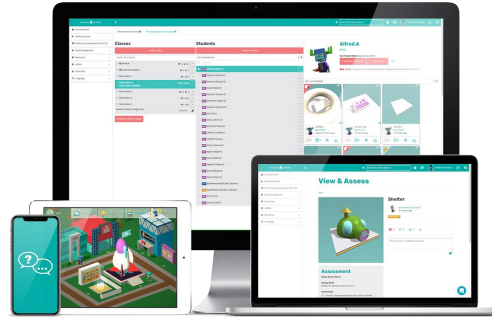

# Mission

Develop children's **creative confidence** and **design thinking skills** with our fun and easy to use 3D design software.

## Makers Empire 3D

World's most fun and easy to use 3D design software