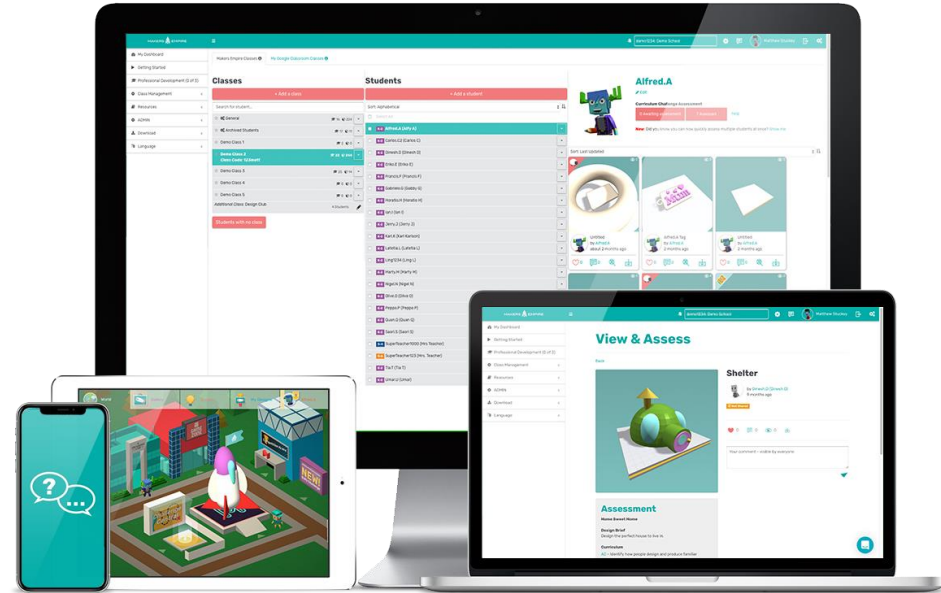

# What is Makers Empire 3D?

Makers Empire 3D is the only 3D design tool built **specifically for children**, from the ground up.

But it is much more than 3D design software. It is an **immersive, fun and safe learning environment**.

# What is the Teacher Dashboard?

We make teachers' daily life easier with effective class management tools.

We empower teachers with accredited professional development.

We support teachers with practical, proven teaching resources.